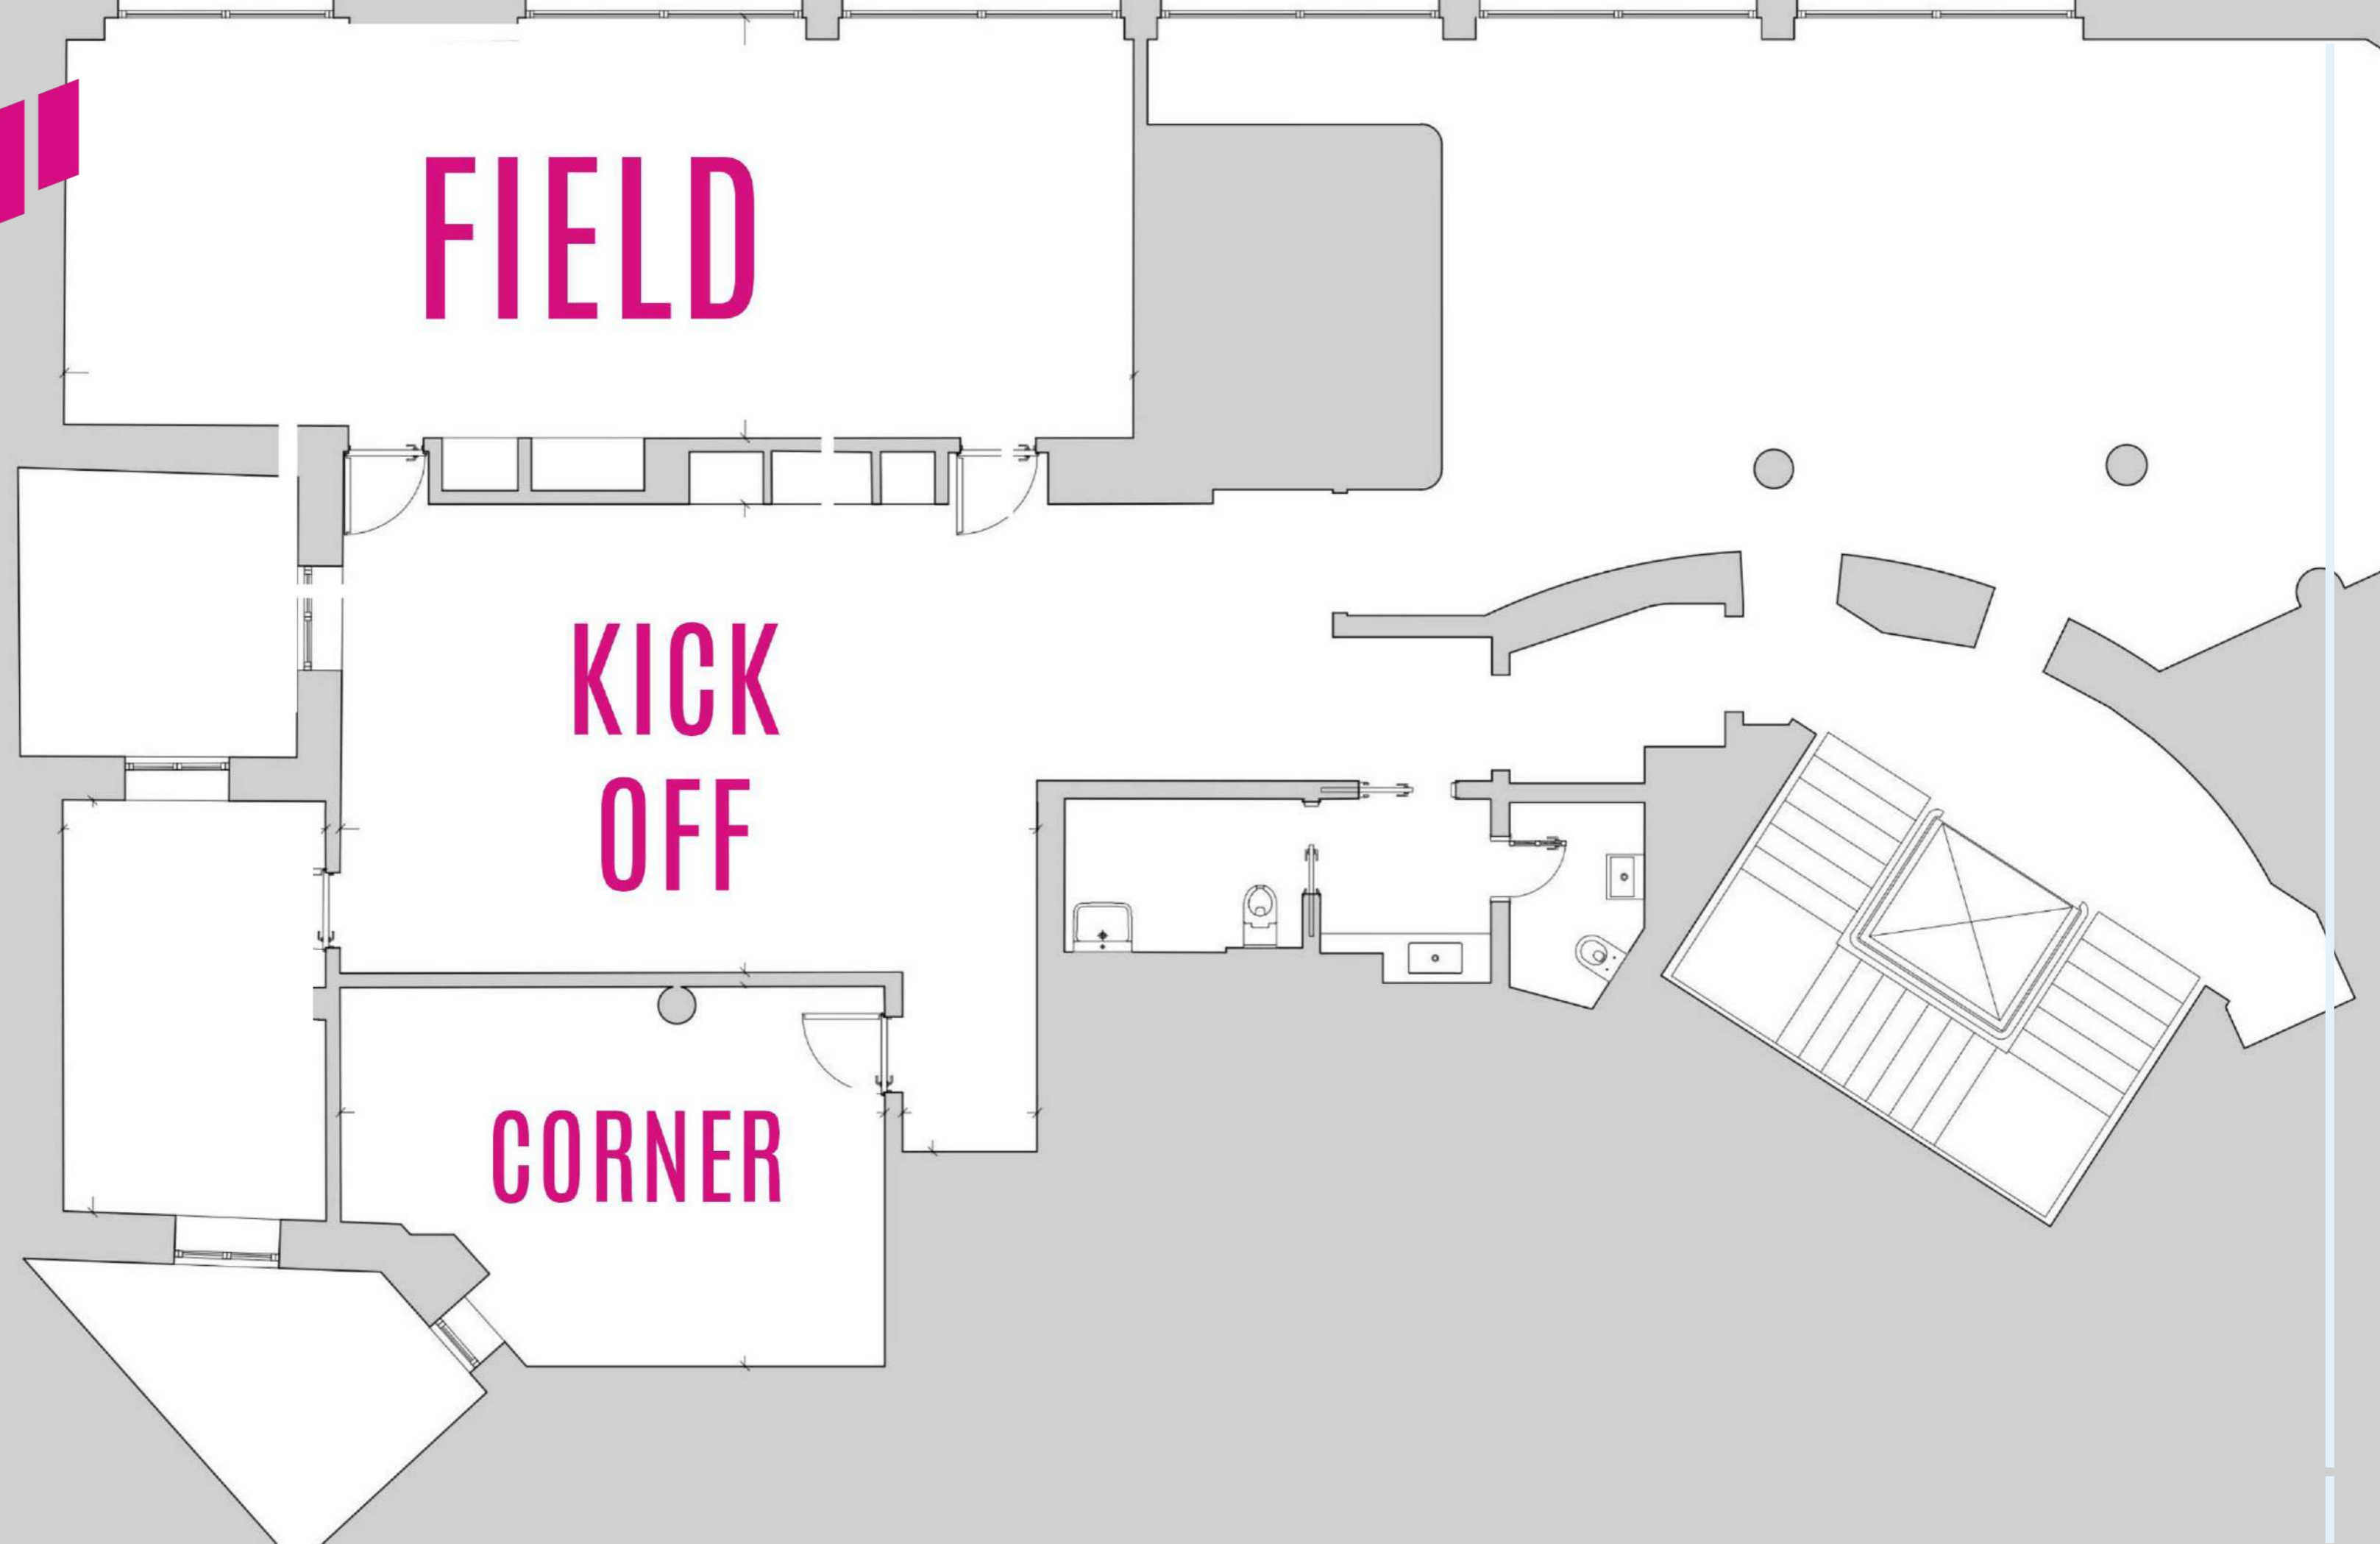

FIELD

**KICK
OFF**

CORNER